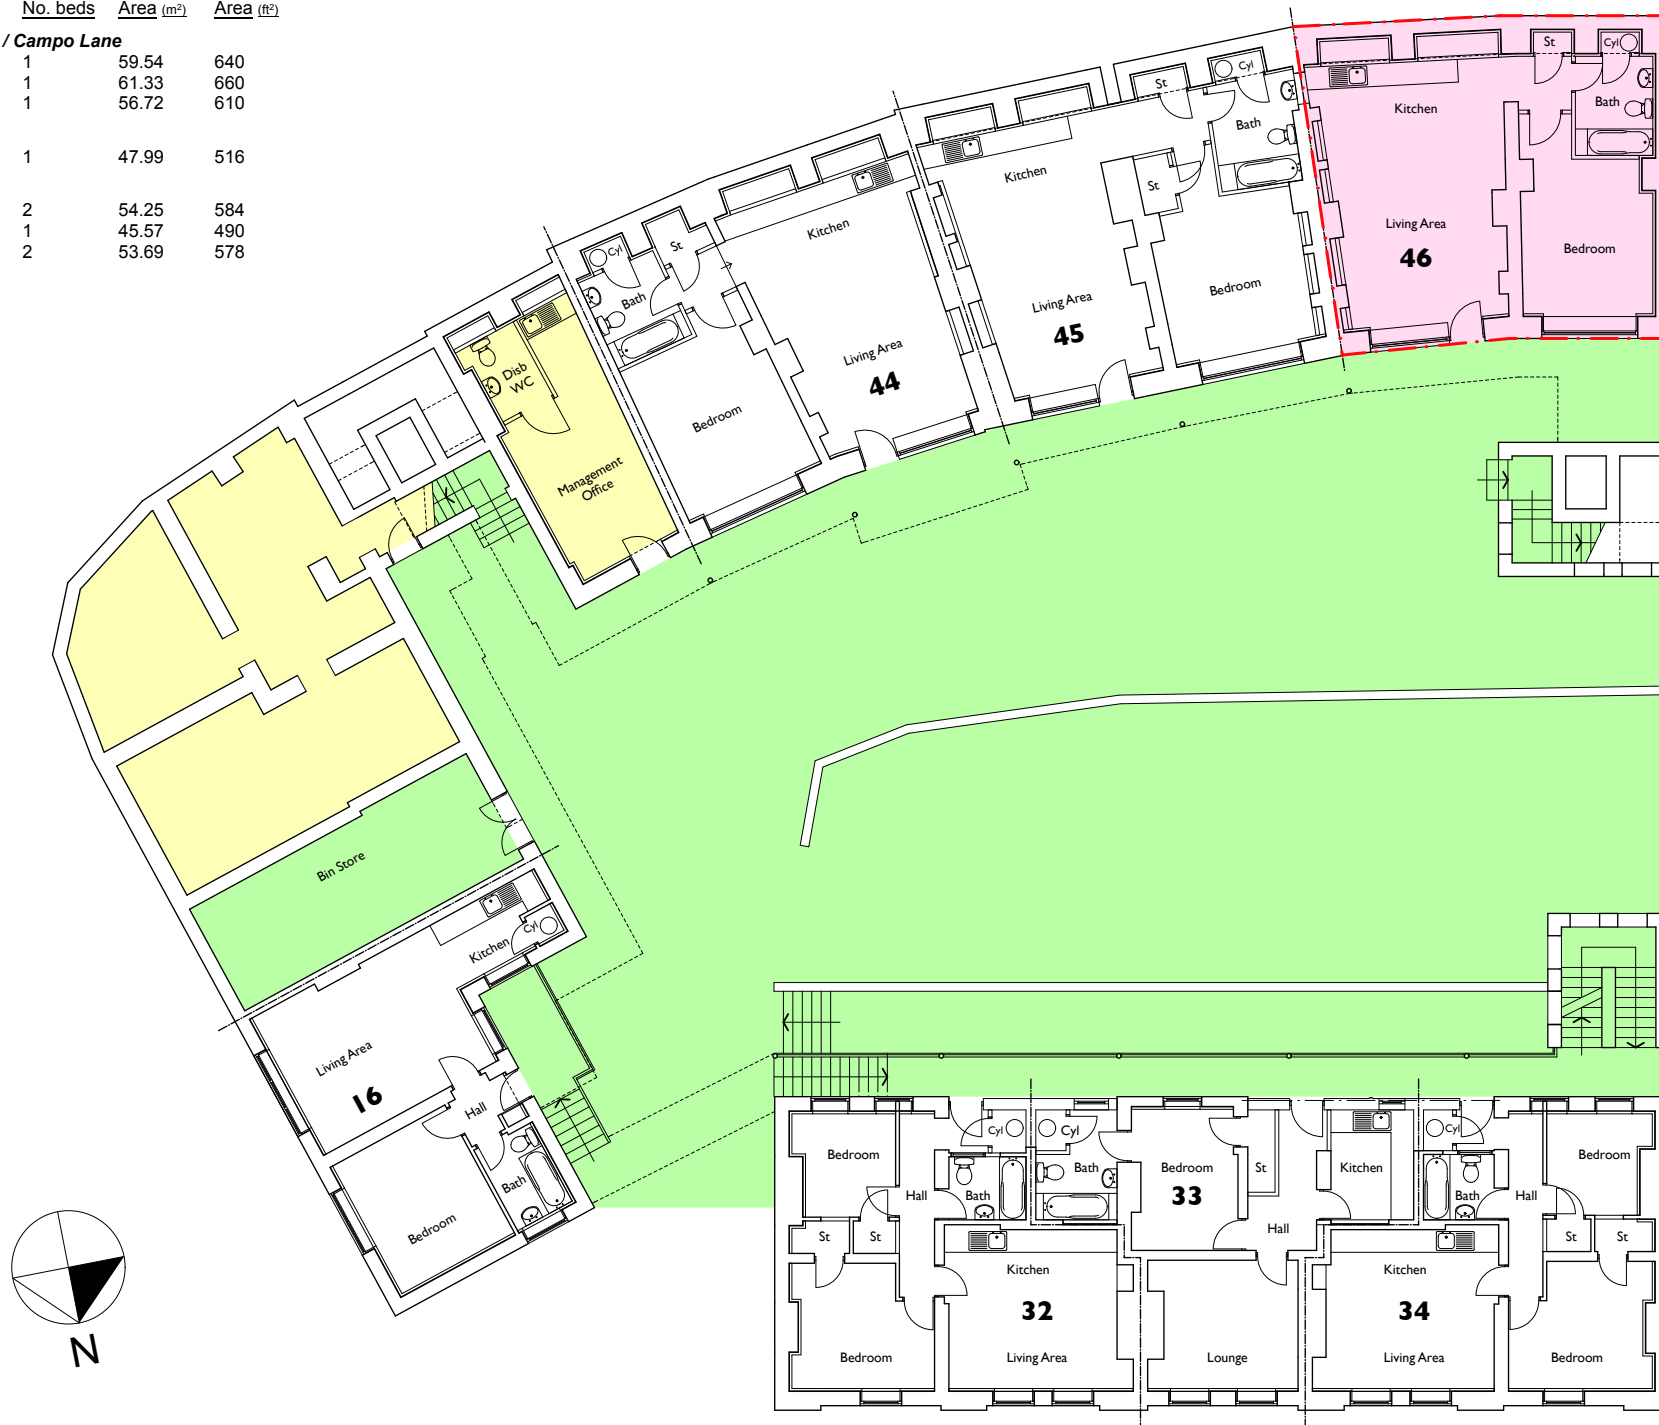

Accommodation Schedule

Apartment	No. beds	Area (m ²)	Area (ft ²)
Hawley Street / Campo Lane			
44	1	59.54	640
45	1	61.33	660
46	1	56.72	610
Lee Croft			
16	1	47.99	516
Sims Street			
32	2	54.25	584
33	1	45.57	490
34	2	53.69	578

Key:

- Shared areas / right of access
- Management areas
- Leasehold Apartment

The Croft Buildings

Hawley Street / Campo Lane / Sims Street
Sheffield

Level 1 Apartment 46