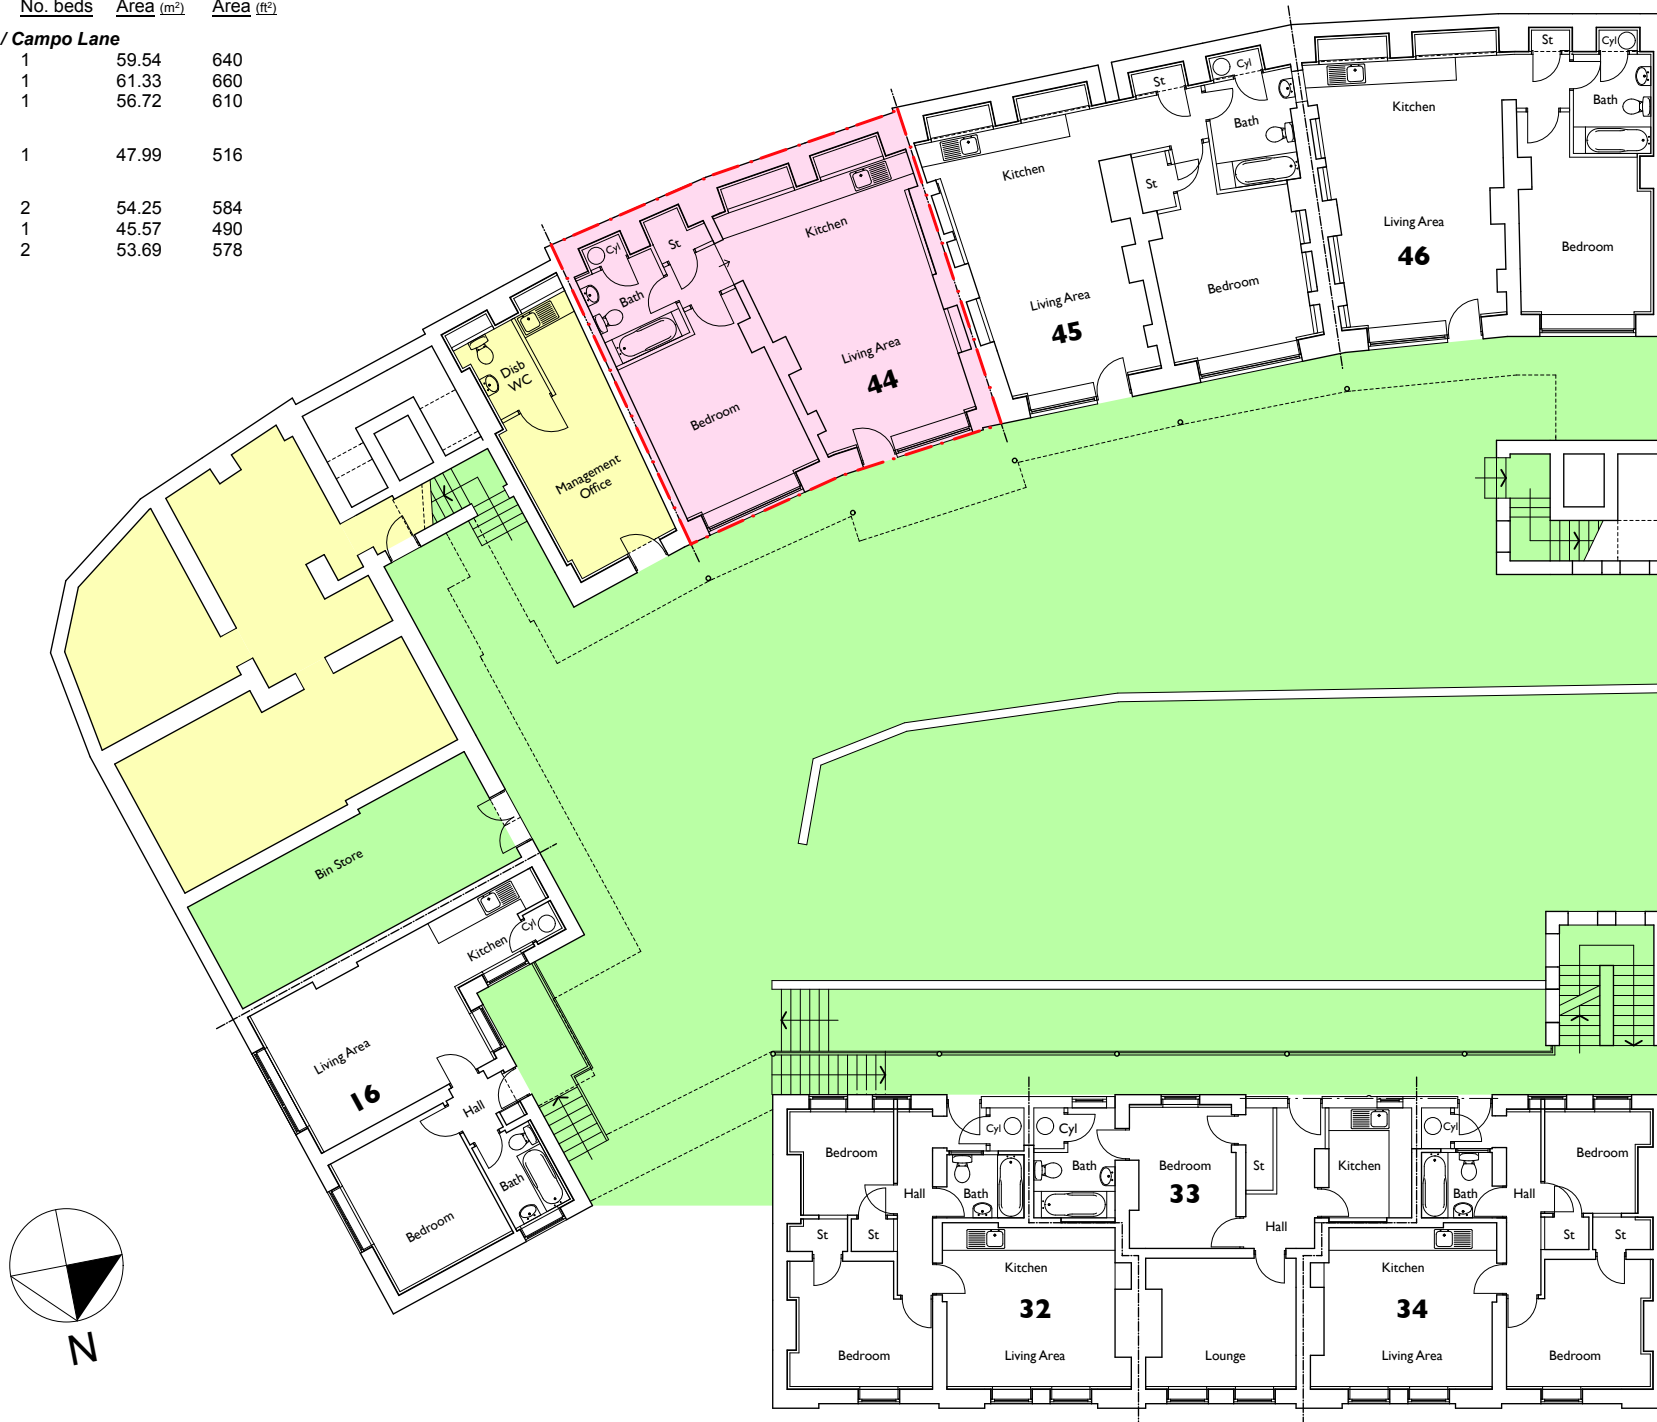

# Accommodation Schedule

Apartment	No. beds	Area (m <sup>2</sup> )	Area (ft <sup>2</sup> )
<b>Hawley Street / Campo Lane</b>			
44	1	59.54	640
45	1	61.33	660
46	1	56.72	610
<b>Lee Croft</b>			
16	1	47.99	516
<b>Sims Street</b>			
32	2	54.25	584
33	1	45.57	490
34	2	53.69	578

## Key:

- Shared areas / right of access
- Management areas
- Leasehold Apartment