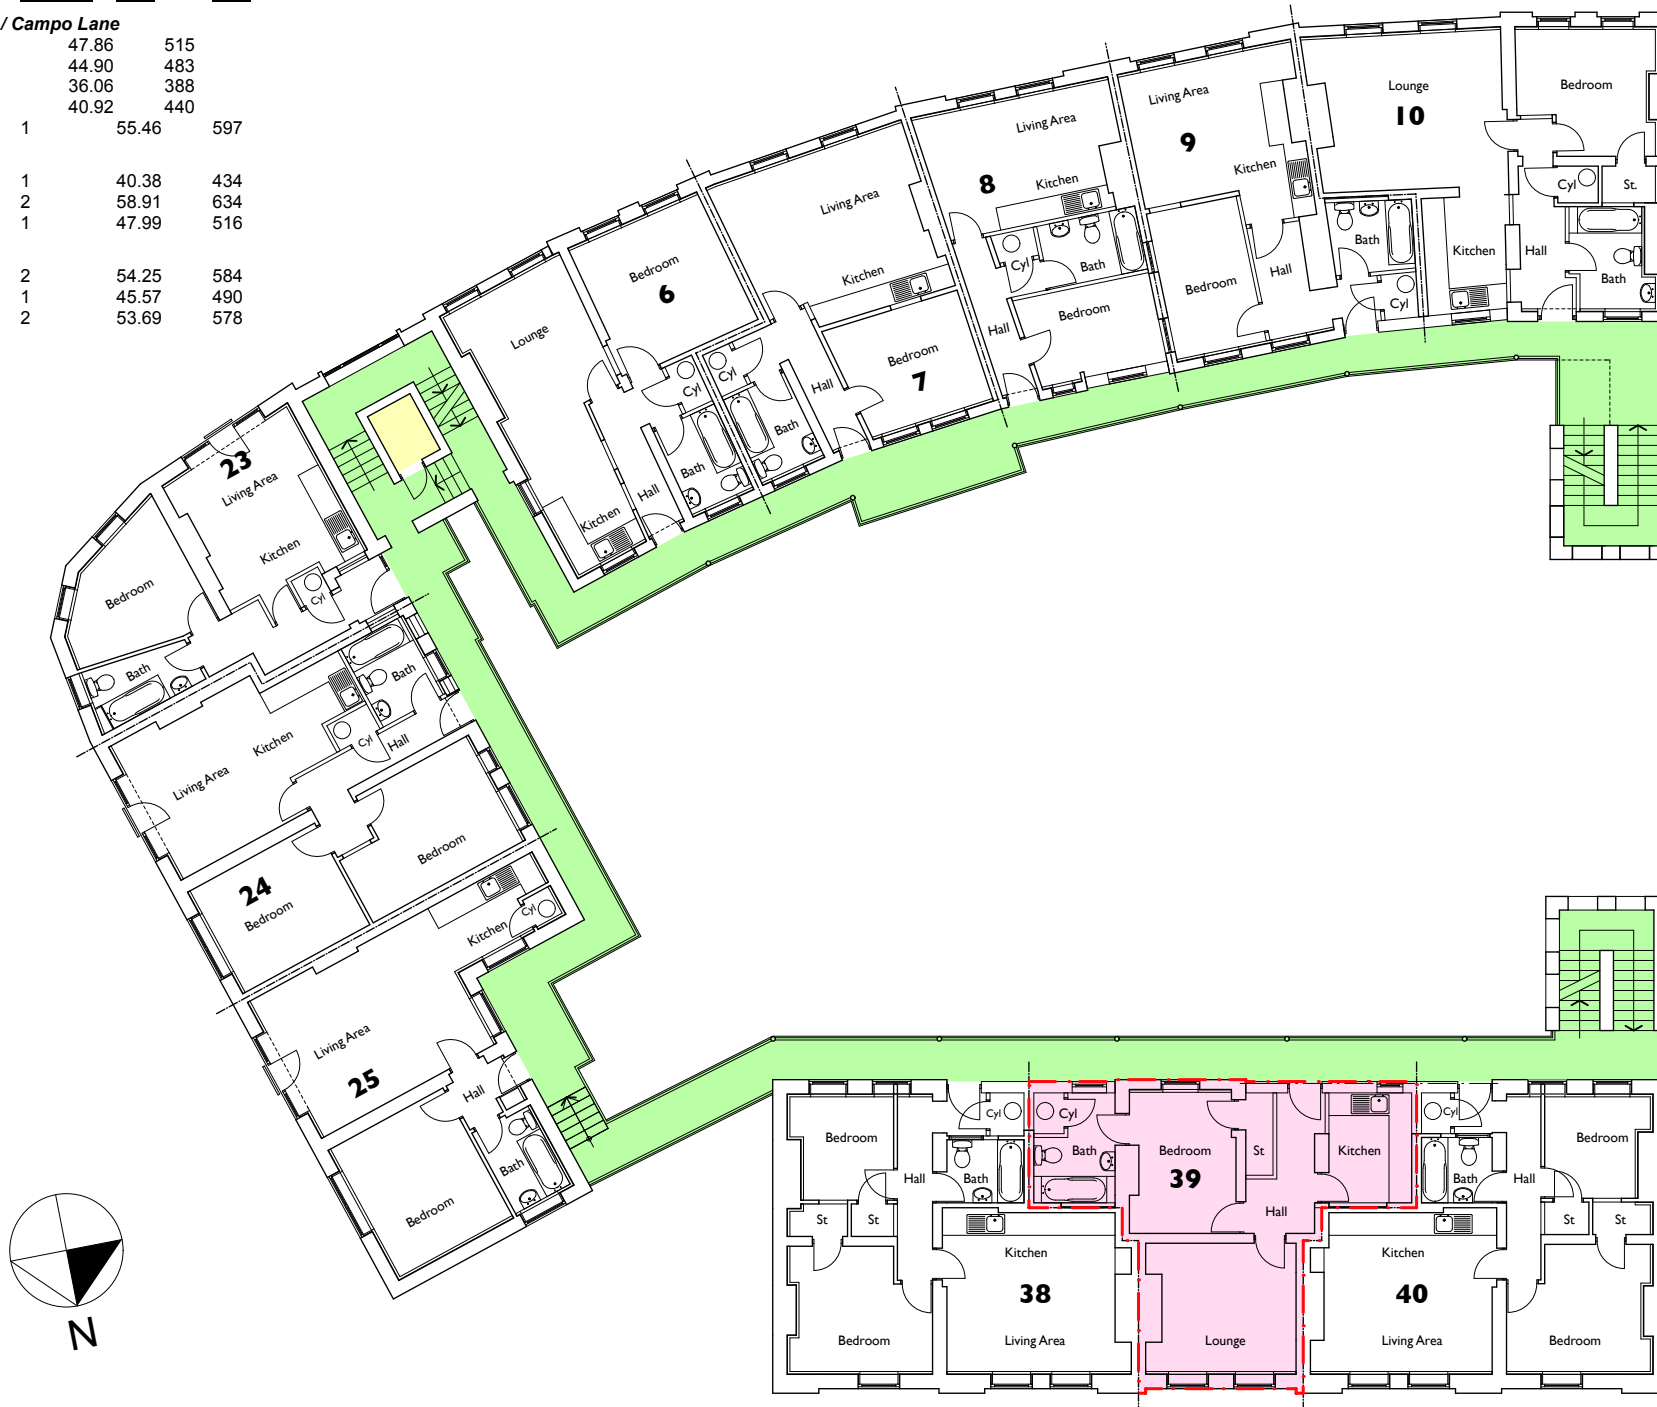

# Accommodation Schedule

Apartment	No. beds	Area (m <sup>2</sup> )	Area (ft <sup>2</sup> )
<b>Hawley Street / Campo Lane</b>			
6	1	47.86	515
7	1	44.90	483
8	1	36.06	388
9	1	40.92	440
10	1	55.46	597
<b>Lee Croft</b>			
23	1	40.38	434
24	2	58.91	634
25	1	47.99	516
<b>Sims Street</b>			
38	2	54.25	584
39	1	45.57	490
40	2	53.69	578

## Key:

- Shared areas / right of access
- Management areas
- Storage areas
- Leasehold Apartment

## Level 4 Apartment 39