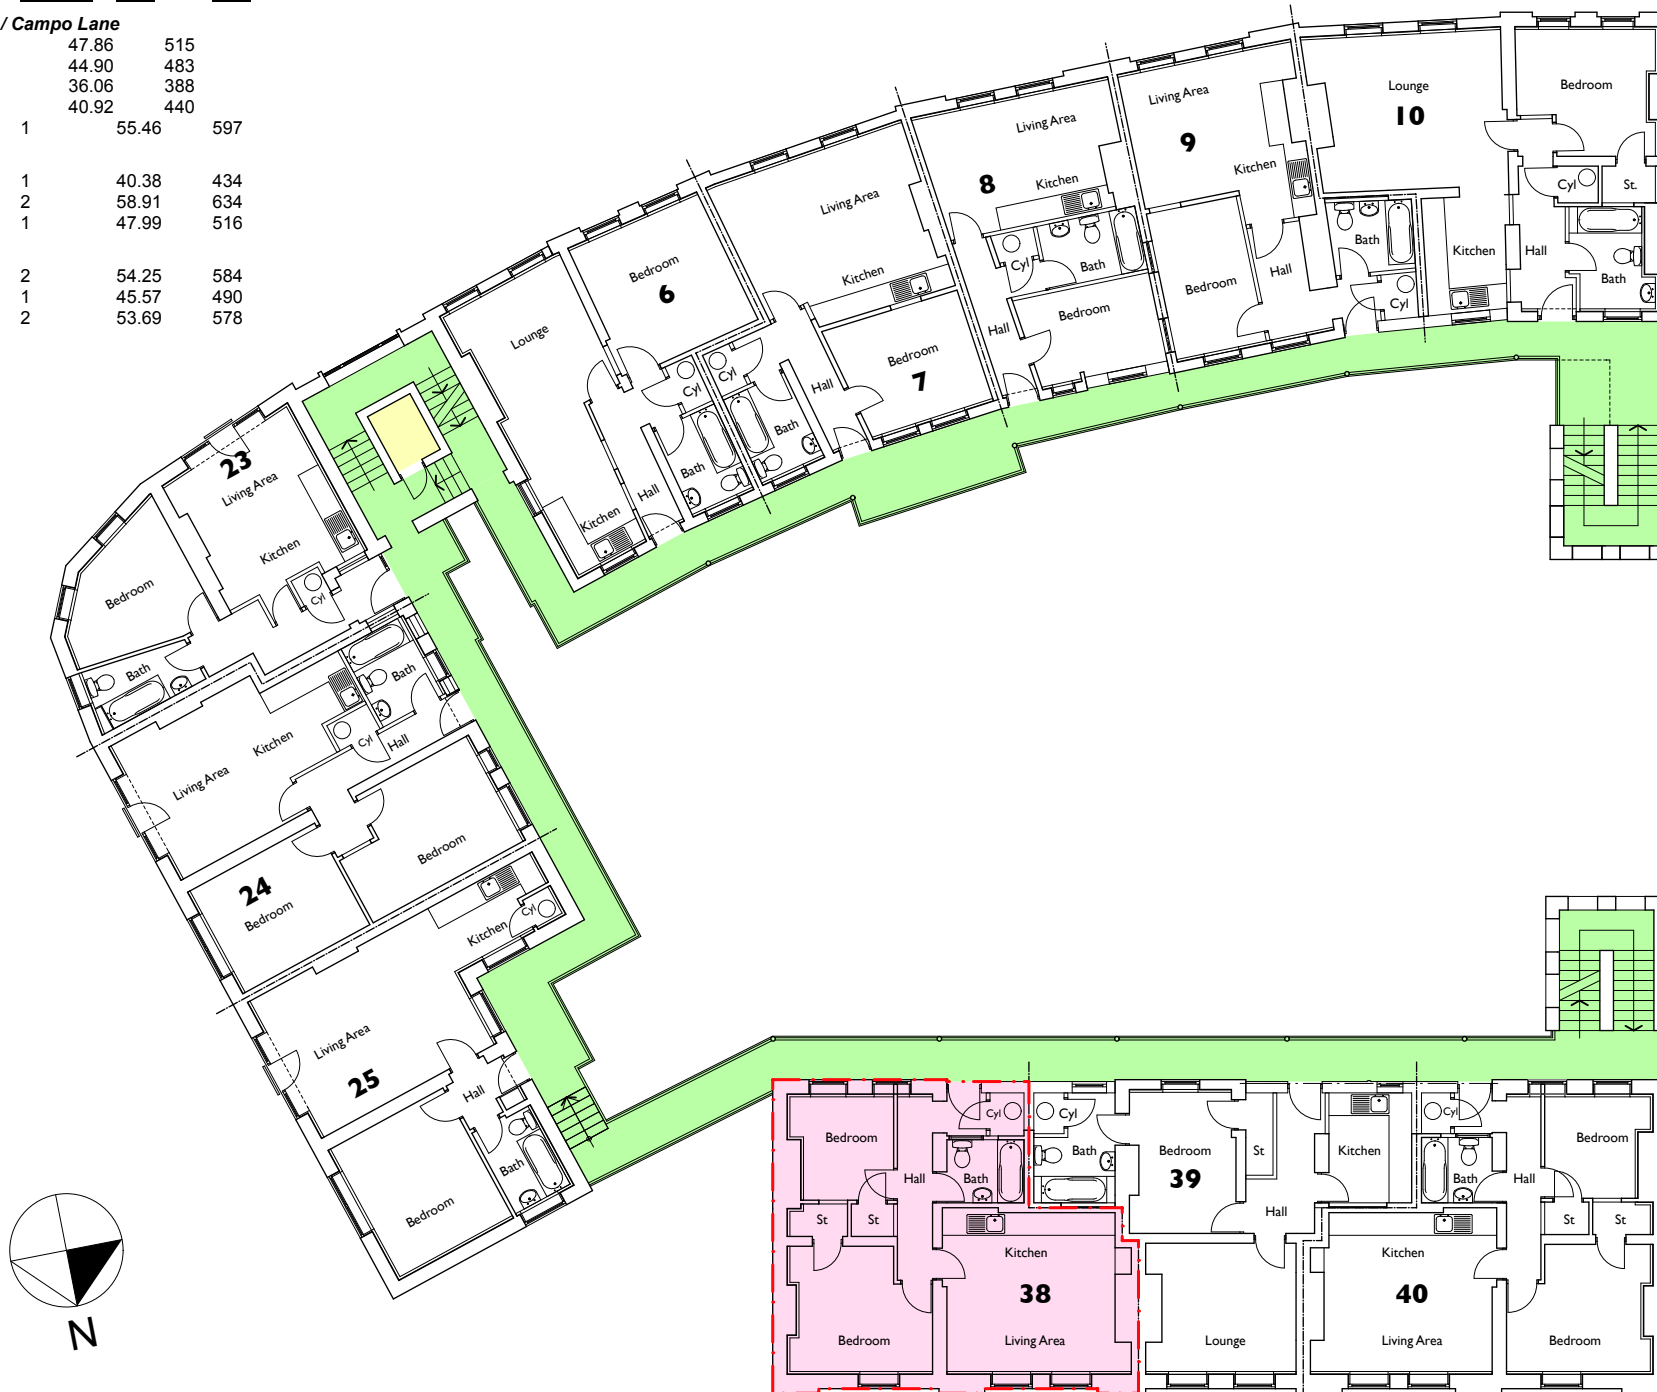

# Accommodation Schedule

Apartment	No. beds	Area (m <sup>2</sup> )	Area (ft <sup>2</sup> )
<b>Hawley Street / Campo Lane</b>			
6	1	47.86	515
7	1	44.90	483
8	1	36.06	388
9	1	40.92	440
10	1	55.46	597
<b>Lee Croft</b>			
23	1	40.38	434
24	2	58.91	634
25	1	47.99	516
<b>Sims Street</b>			
38	2	54.25	584
39	1	45.57	490
40	2	53.69	578

## Key:

- Shared areas / right of access
- Management areas
- Storage areas
- Leasehold Apartment