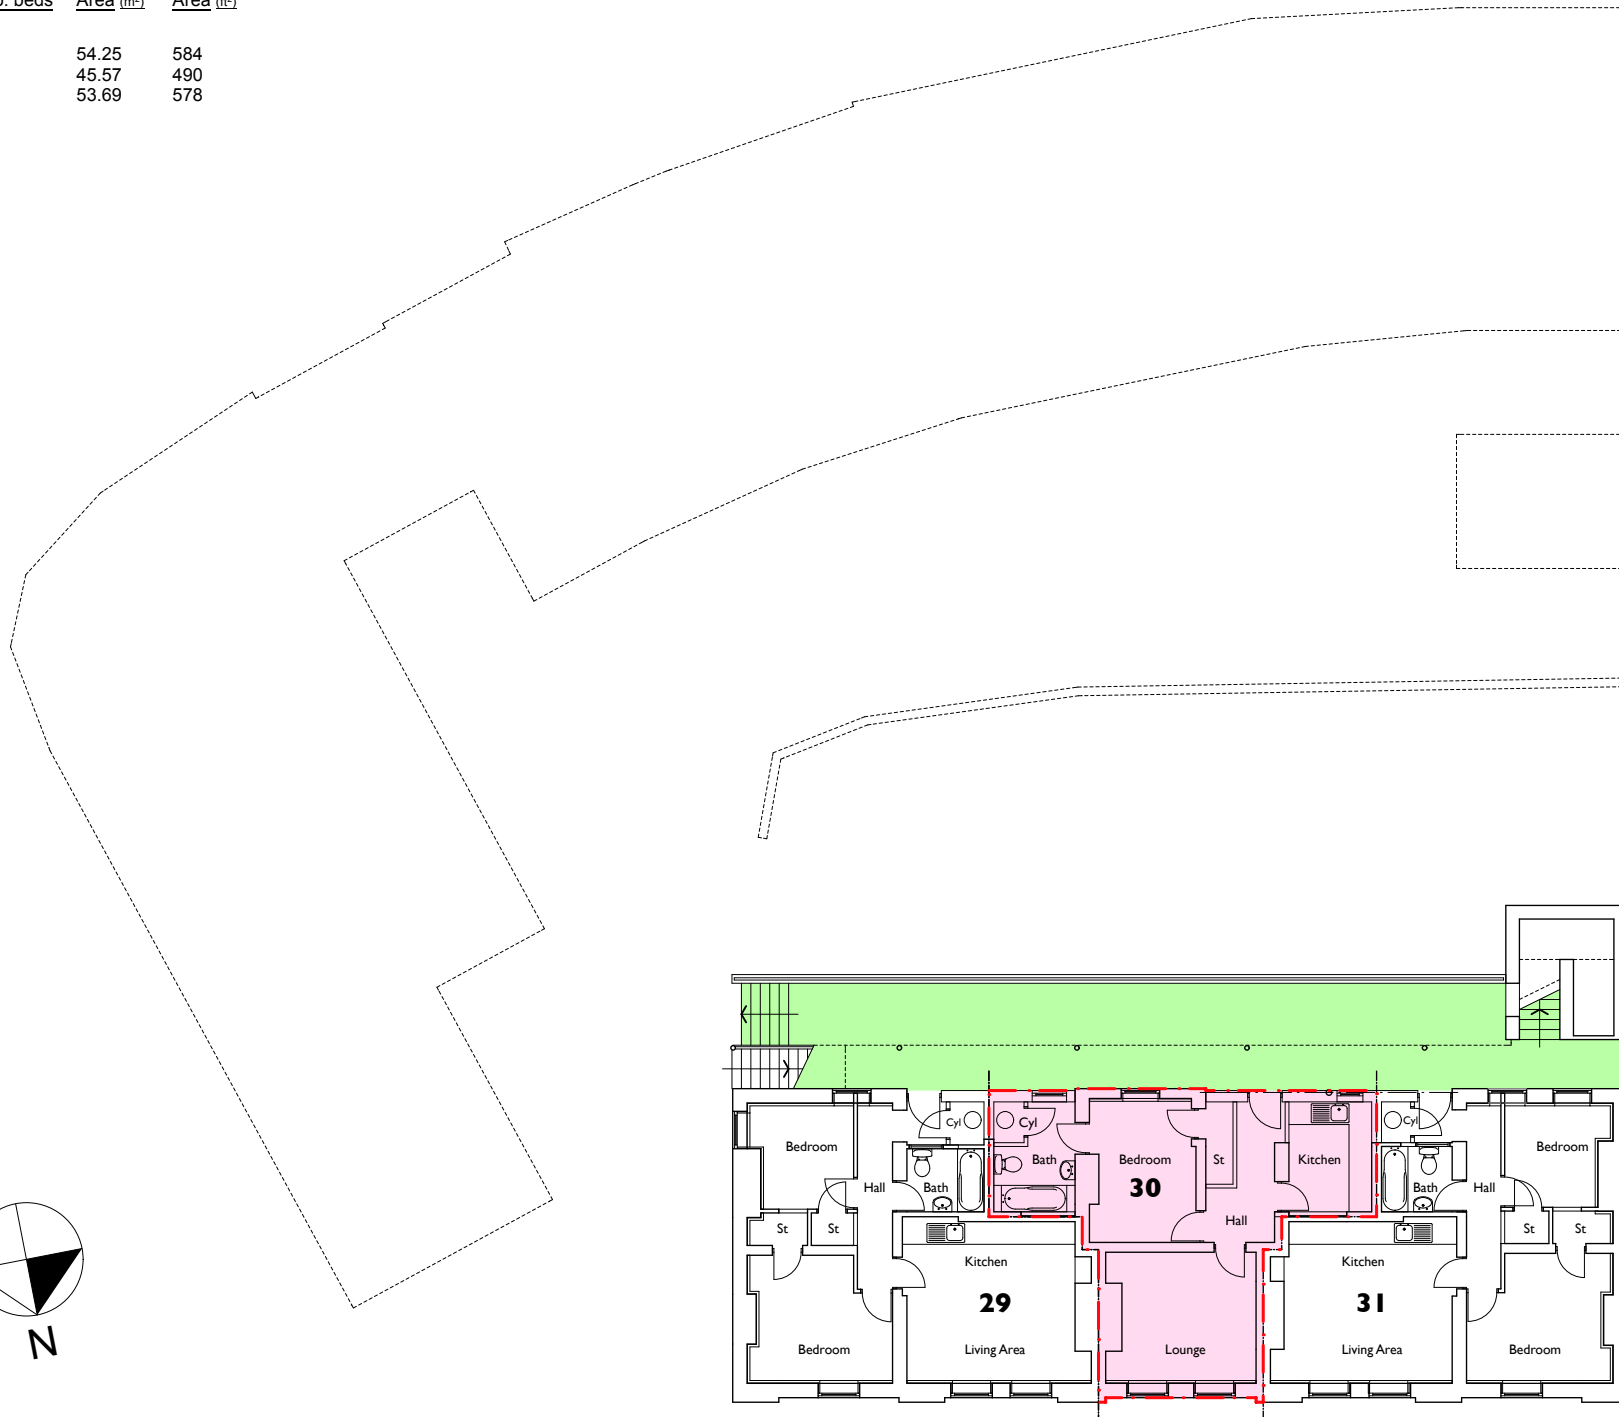

Accommodation Schedule

Apartment	No. beds	Area (m ²)	Area (ft ²)
Sims Street			
29	2	54.25	584
30	1	45.57	490
31	2	53.69	578

Key:

- Shared areas / right of access
- Management areas
- Storage areas
- Leasehold Apartment

The Croft Buildings
 Hawley Street / Campo Lane / Sims Street
 Sheffield

Level 0
Apartment 30