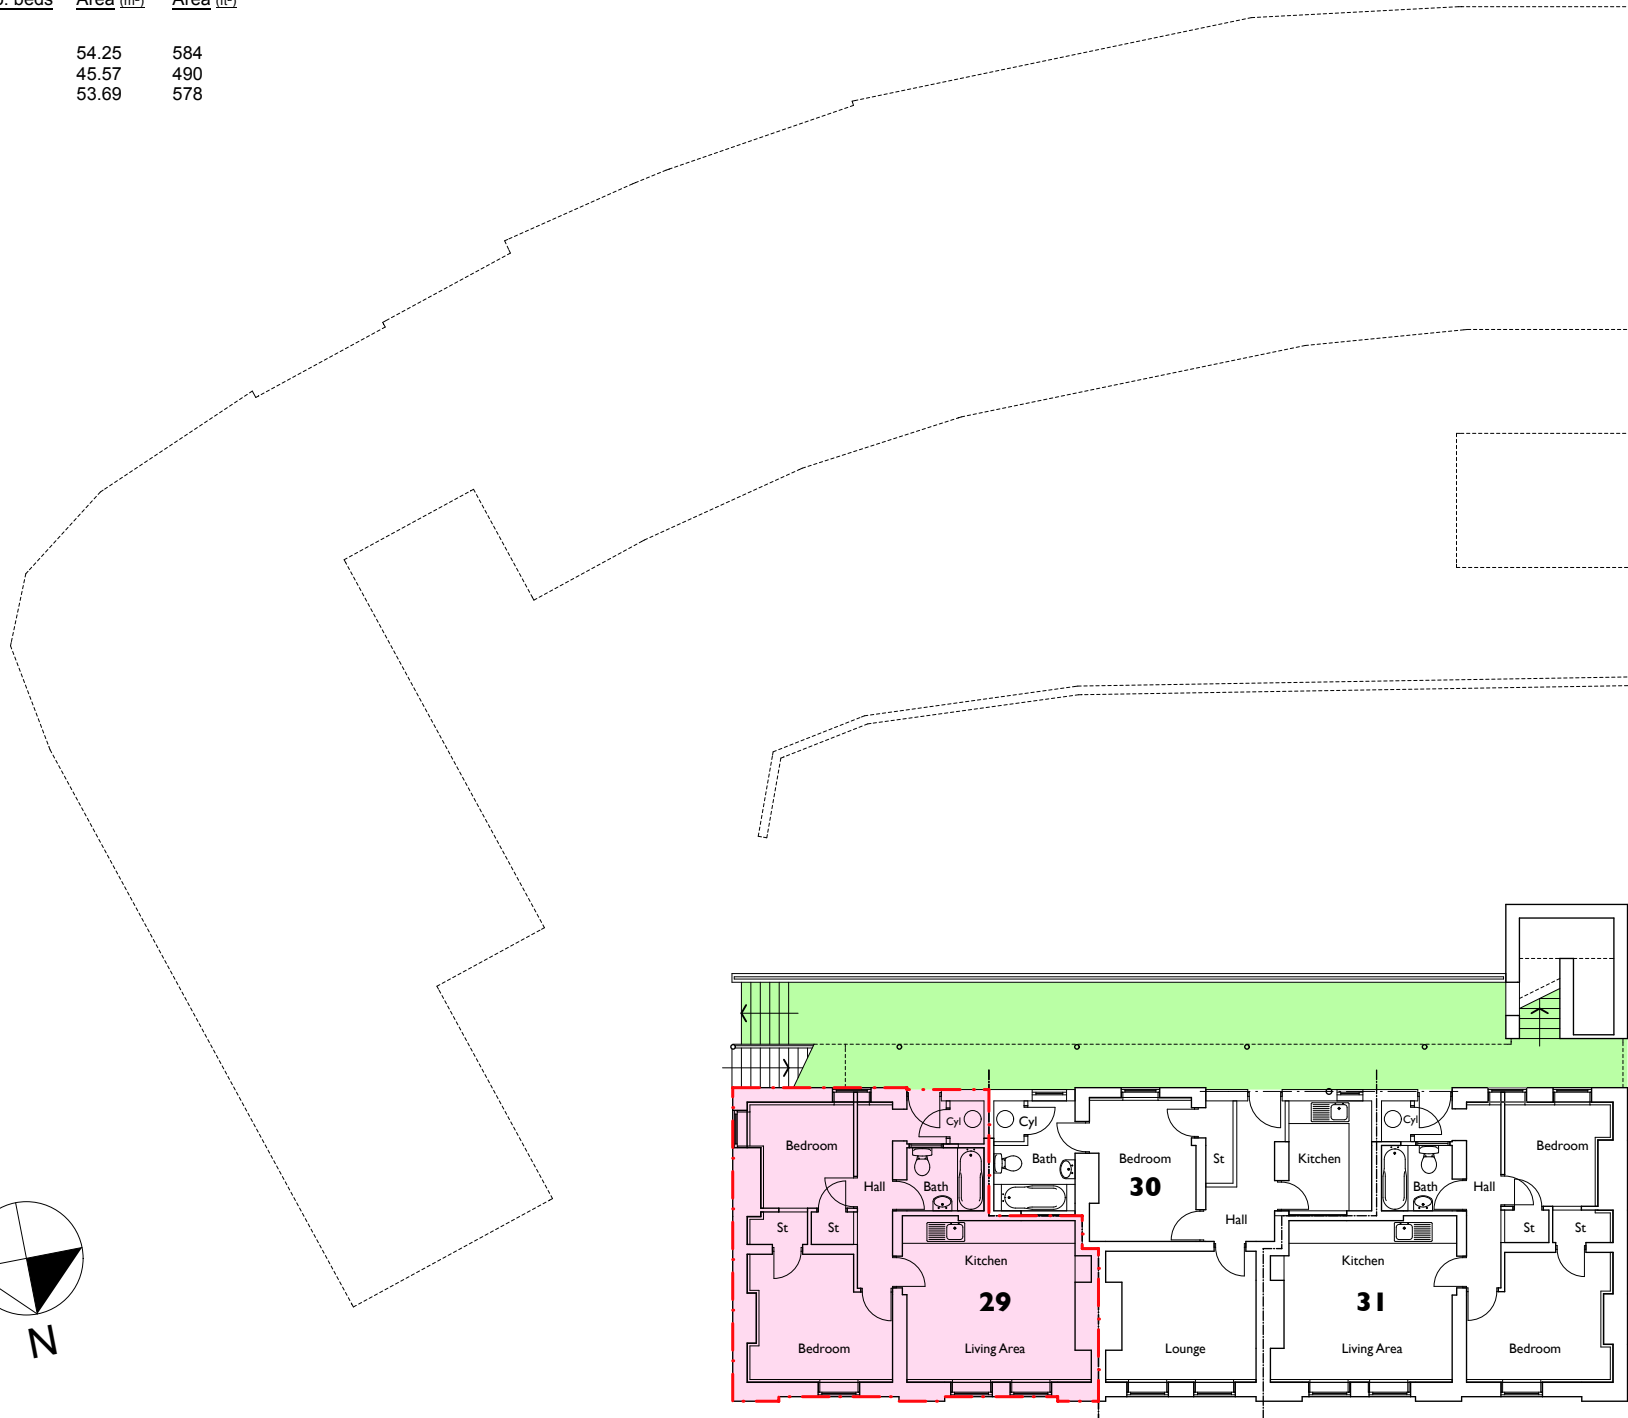

Accommodation Schedule

Apartment	No. beds	Area (m ²)	Area (ft ²)
Sims Street			
29	2	54.25	584
30	1	45.57	490
31	2	53.69	578

Key:

- Shared areas / right of access
- Management areas
- Storage areas
- Leasehold Apartment

The Croft Buildings

Hawley Street / Campo Lane / Sims Street
Sheffield

Level 0 Apartment 29