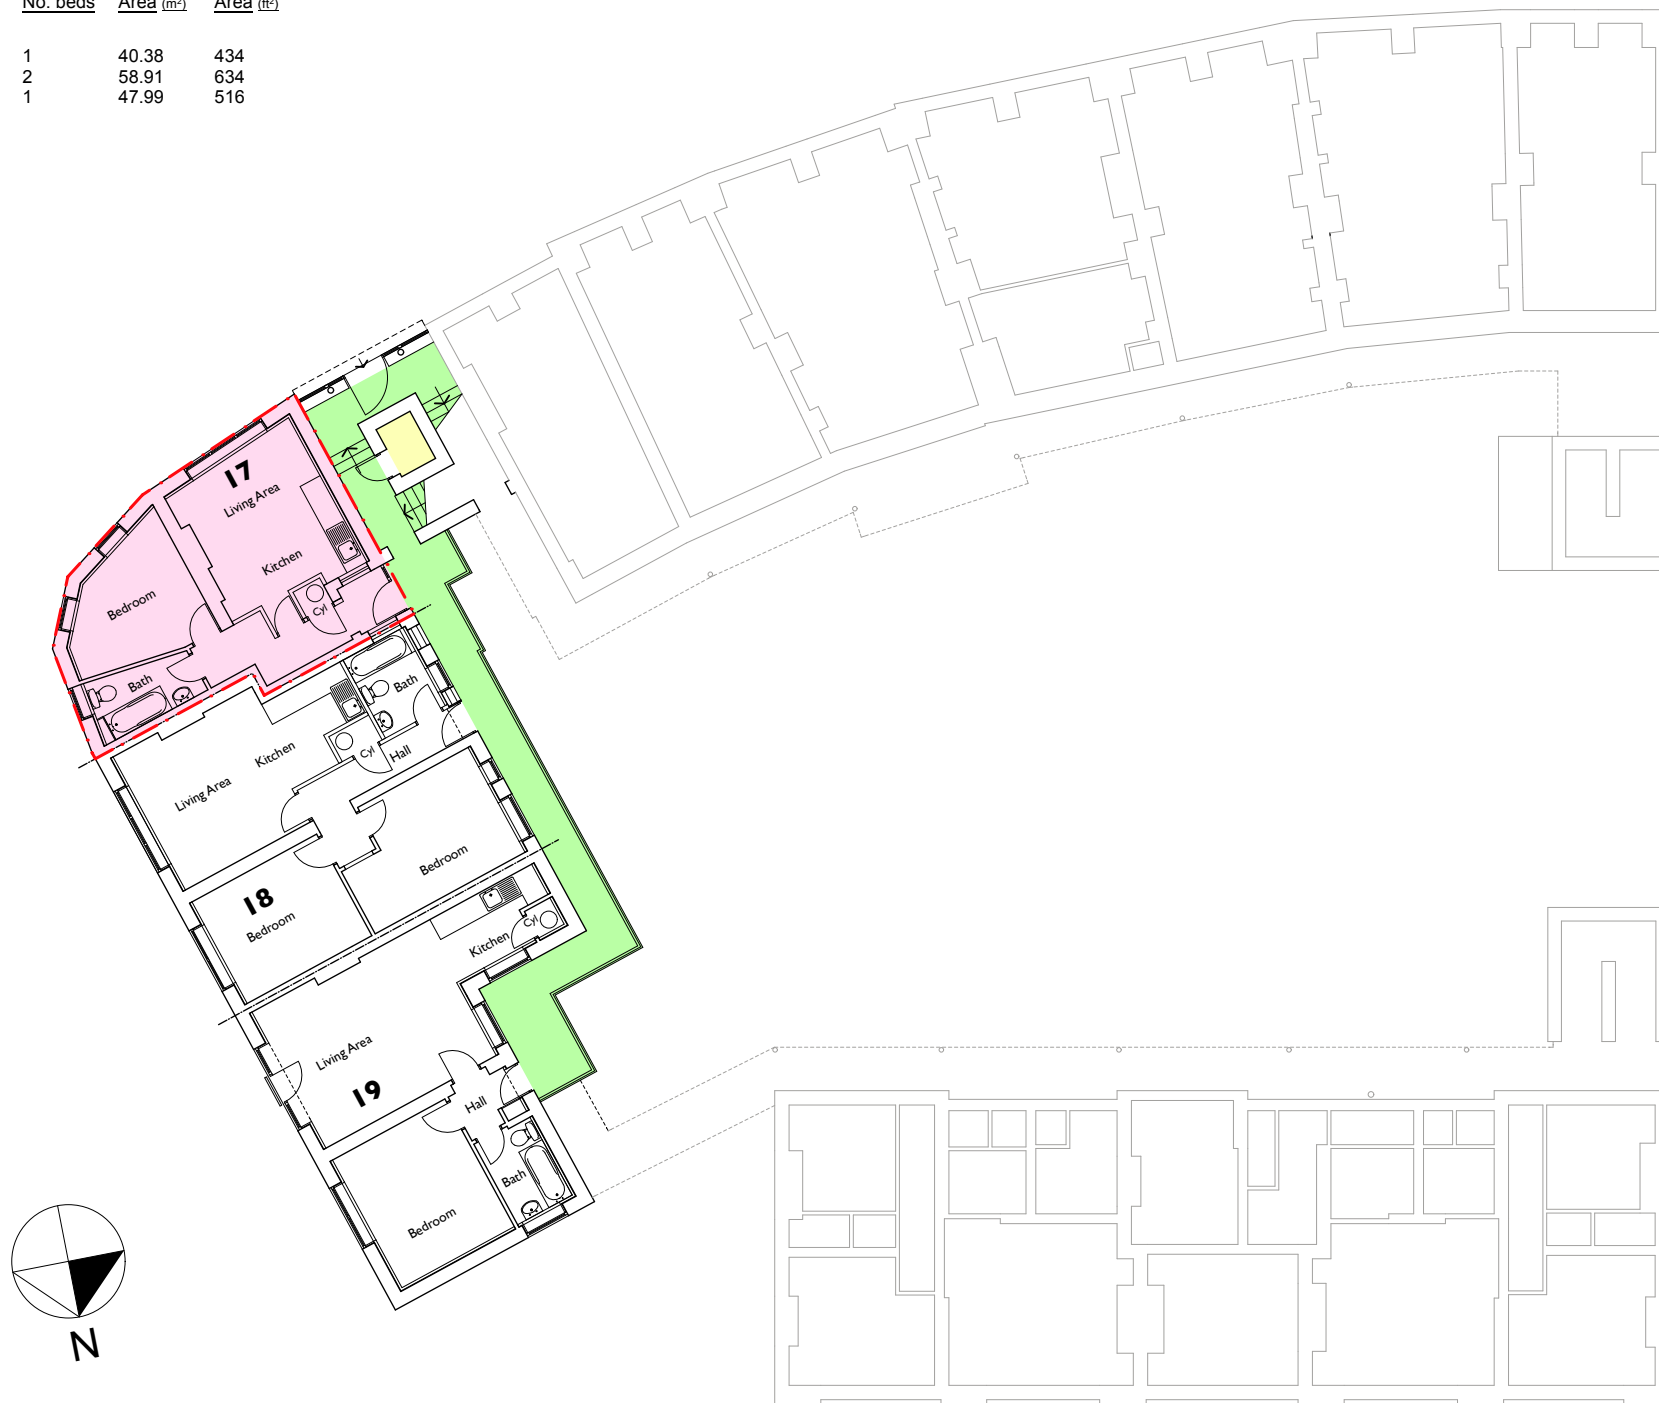

# Accommodation Schedule

Apartment	No. beds	Area (m <sup>2</sup> )	Area (ft <sup>2</sup> )
<b>Lee Croft</b>			
17	1	40.38	434
18	2	58.91	634
19	1	47.99	516

## Key:

- Shared areas / right of access
- Management areas
- Storage areas
- Leasehold Apartment