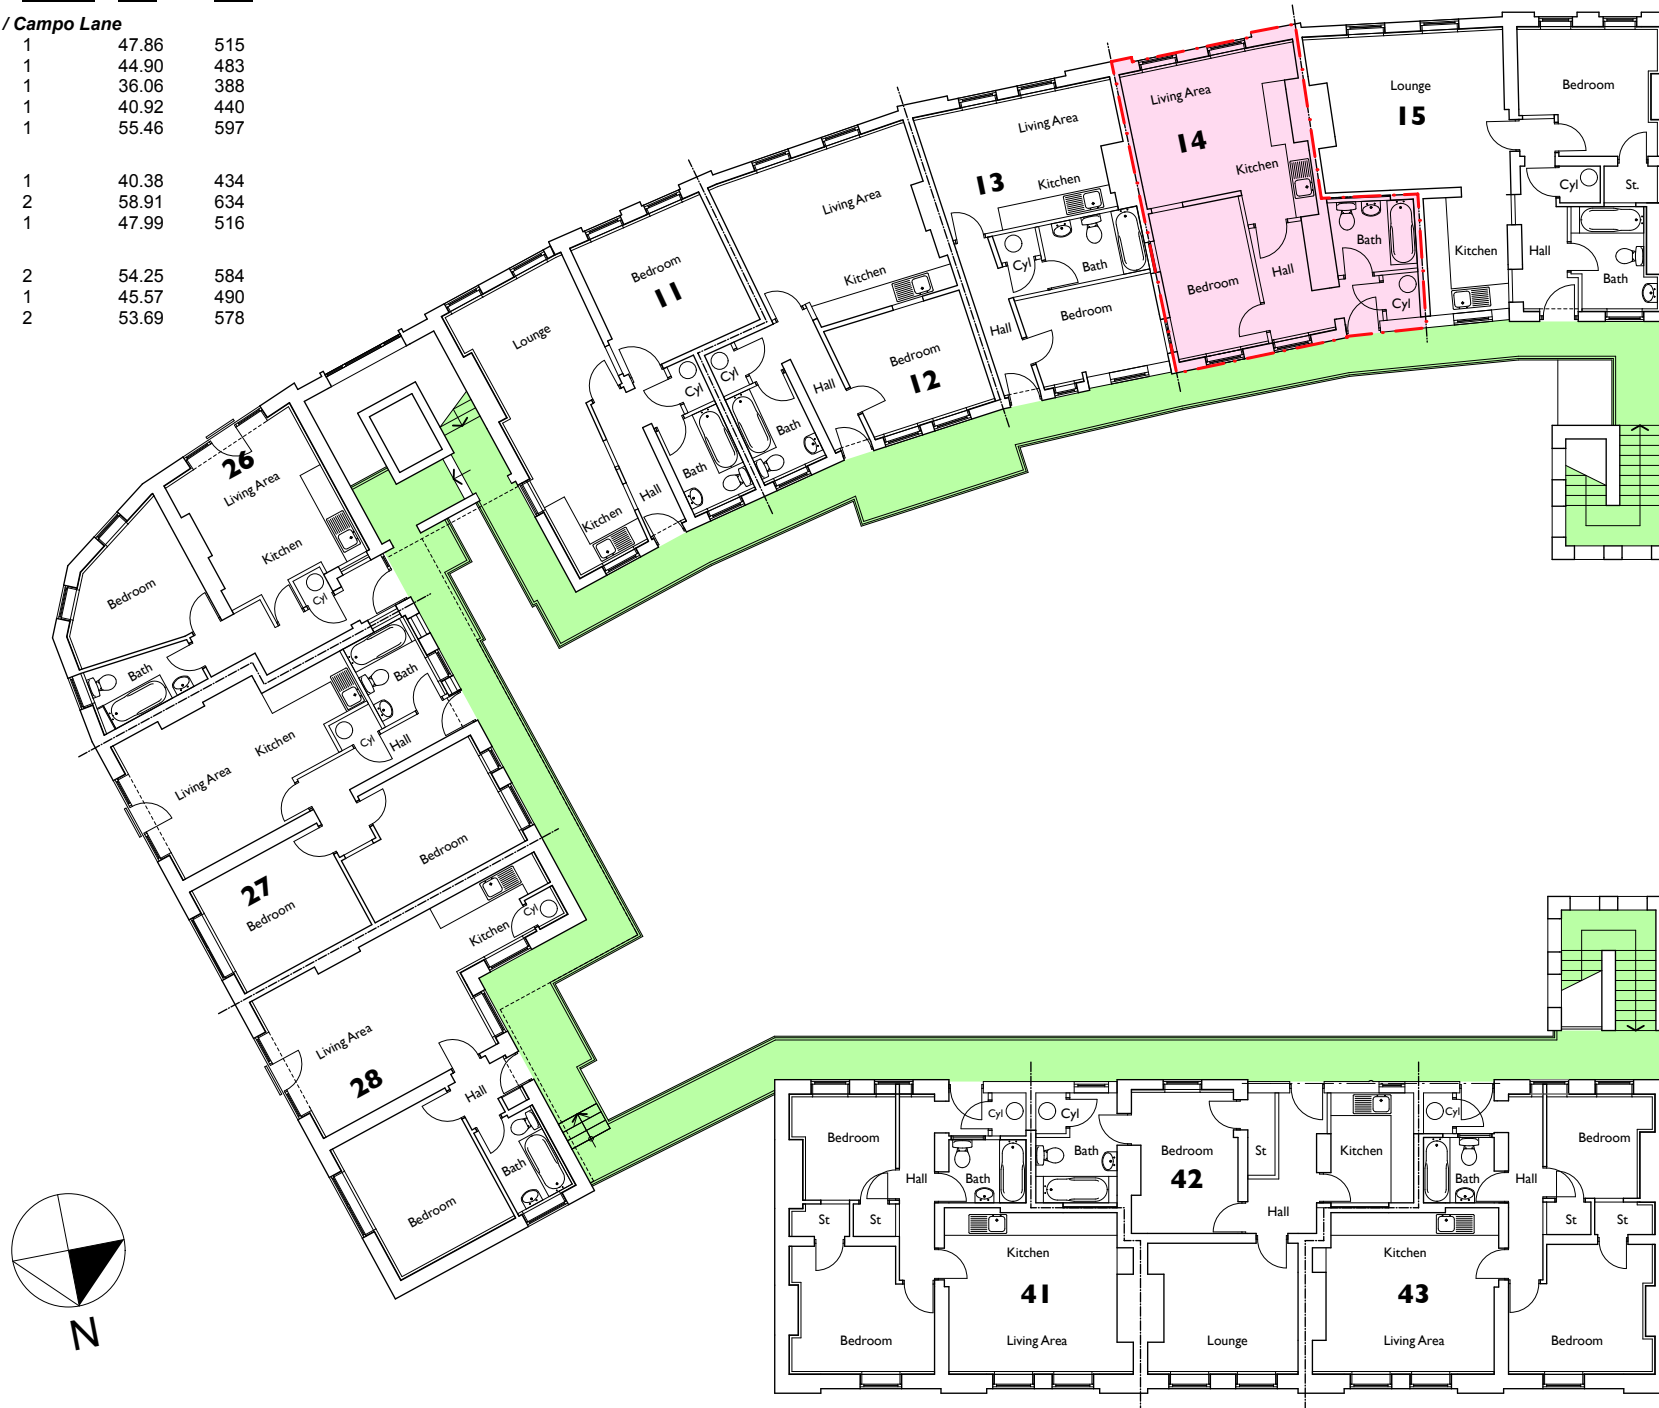

# Accommodation Schedule

Apartment	No. beds	Area (m <sup>2</sup> )	Area (ft <sup>2</sup> )
<b>Hawley Street / Campo Lane</b>			
11	1	47.86	515
12	1	44.90	483
13	1	36.06	388
14	1	40.92	440
15	1	55.46	597
<b>Lee Croft</b>			
26	1	40.38	434
27	2	58.91	634
28	1	47.99	516
<b>Sims Street</b>			
41	2	54.25	584
42	1	45.57	490
43	2	53.69	578

## Key:

- Shared areas / right of access
- Management areas
- Storage areas
- Leasehold Apartment

## Level 5 Apartment 14